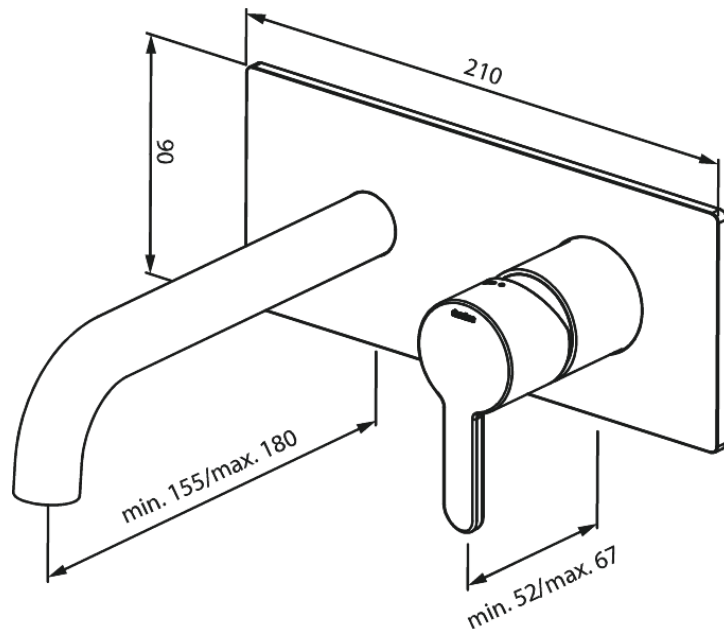

FM Mattsson Denmark ApS
Hvidkærvej 48, 5250 Odense SV, DK-56416218

+45 88 33 00 34 damixa-international@fmmattssongroup.com

Mere information på damixa.com

damixa